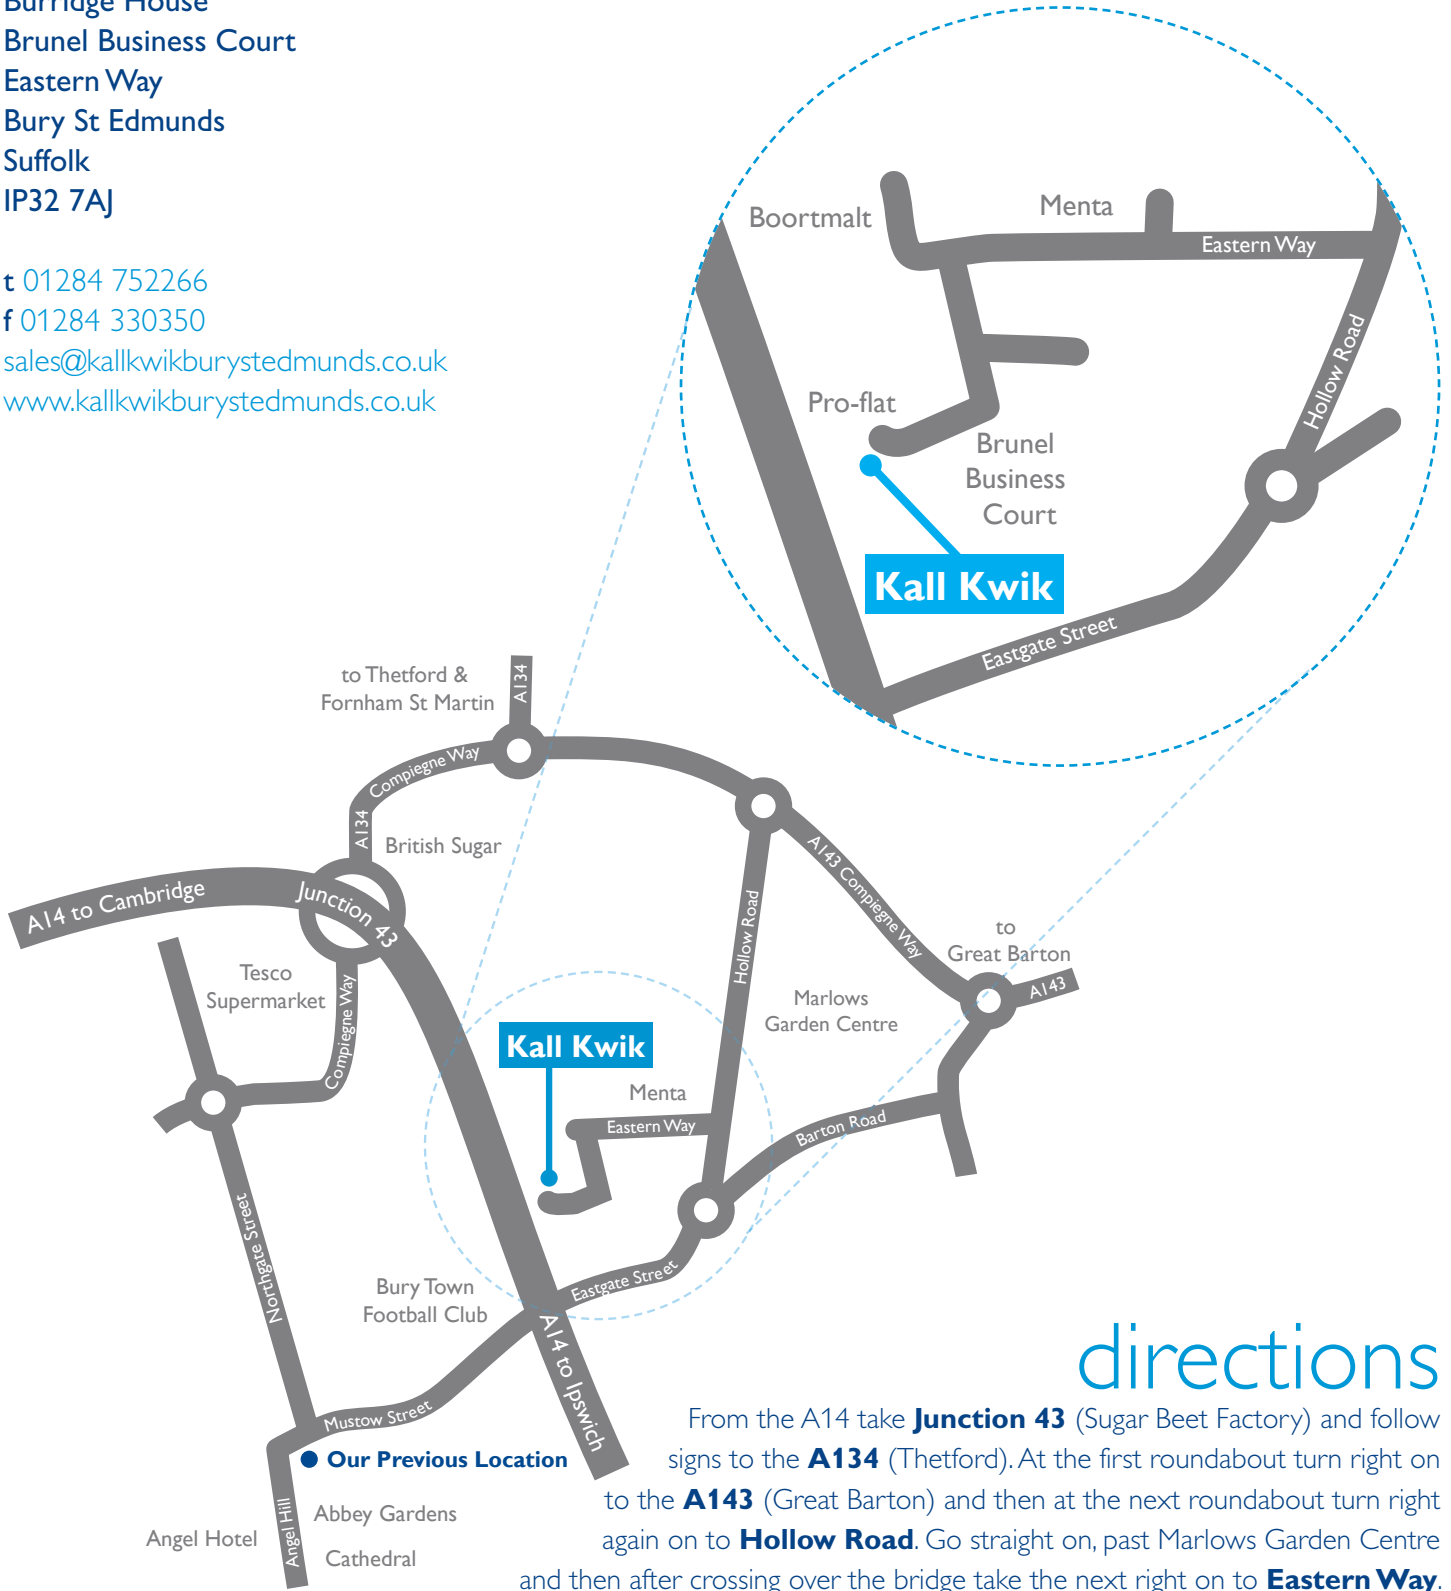

how to find us...

Kall Kwik
Burridge House
Brunel Business Court
Eastern Way
Bury St Edmunds
Suffolk
IP32 7AJ

t 01284 752266

f 01284 330350

sales@kallkwikburystedmunds.co.uk

www.kallkwikburystedmunds.co.uk

directions

From the A14 take **Junction 43** (Sugar Beet Factory) and follow signs to the **A134** (Thetford). At the first roundabout turn right on to the **A143** (Great Barton) and then at the next roundabout turn right again on to **Hollow Road**. Go straight on, past Marlows Garden Centre and then after crossing over the bridge take the next right on to **Eastern Way**.

Follow the road all the way down, past MENTA, turn left at Boortmalt and then at the next junction go straight over. This is **Brunel Business Court**. Follow the road all the way down to the right and you will see our offices straight ahead.